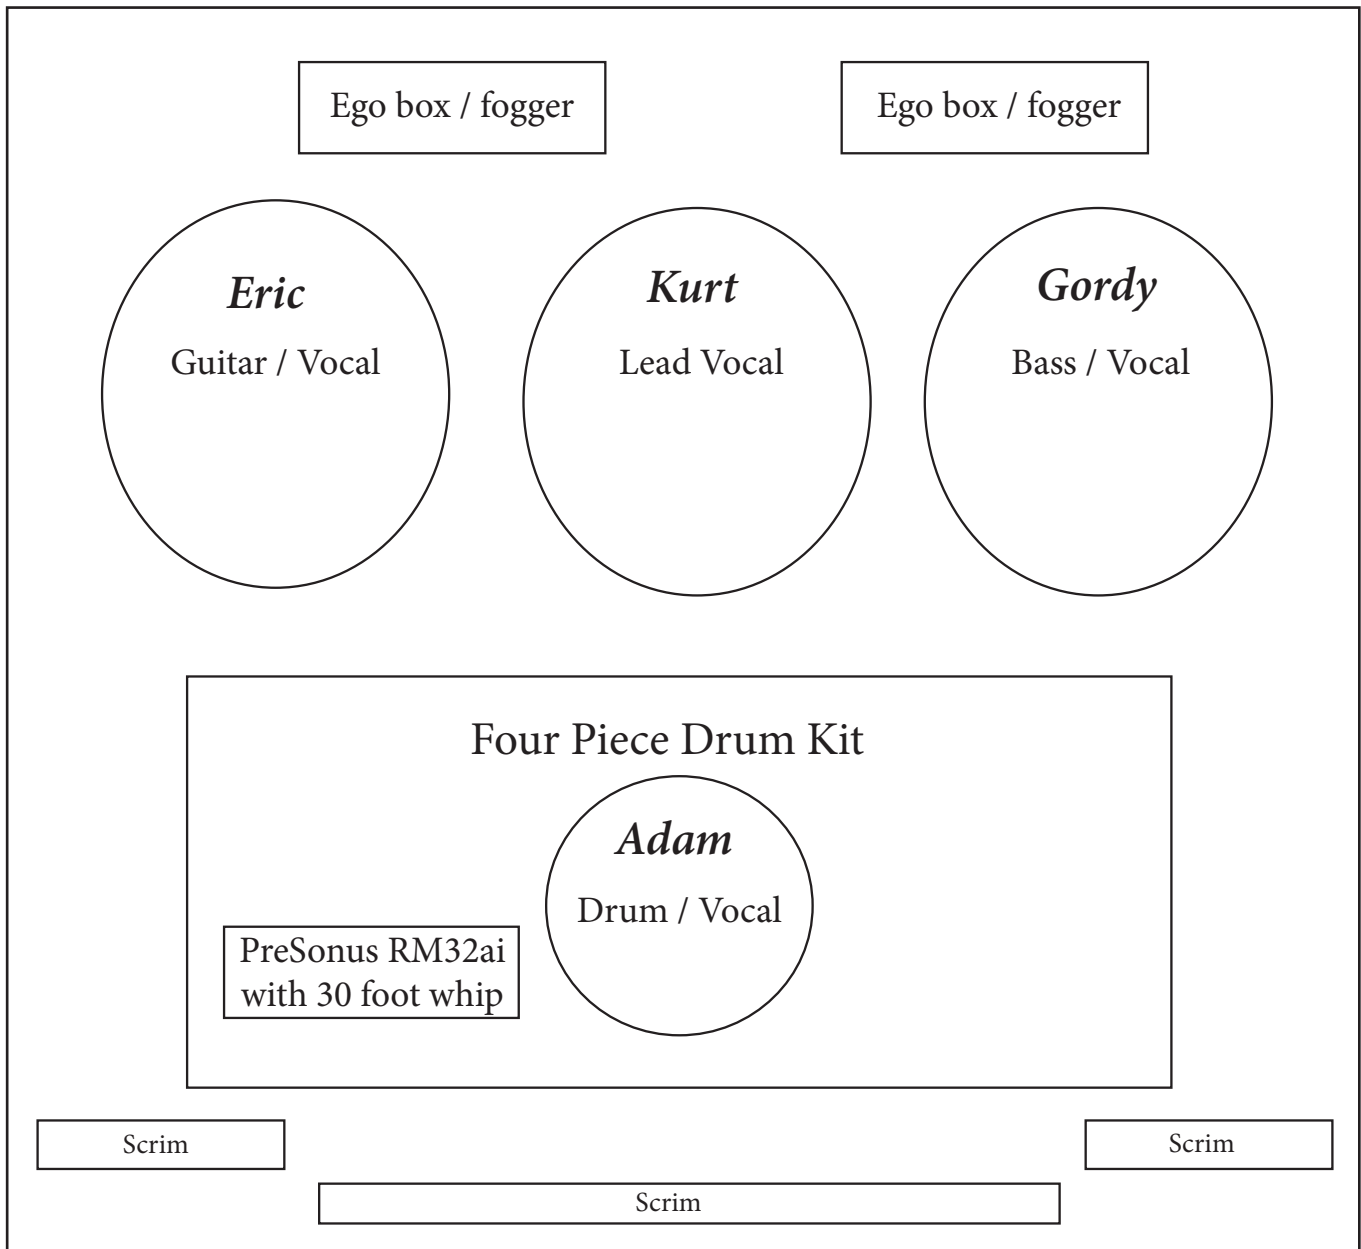

# Rhino Stage Plot

- |                 |                  |
|-----------------|------------------|
| 1 - Kick        | 10 - Guitar      |
| 2 - Snare       | 11 - Gordy Vocal |
| 3 - Hat         | 12 - Kurt Vocal  |
| 4 - Rack Tom    | 13 - Eric Vocal  |
| 5 - Floor Tom   | 14 - Adam Vocal  |
| 6 - Overhead    | 15 - Open        |
| 7 - Track Left  | 16 - Open        |
| 8 - Track Right |                  |
| 9 - Bass        |                  |

We run IEM's and carry all our own mics, stands (most) and cords.

We do ask that we are supplied 2 boom mic stands and 1 straight mic stand all with clips.